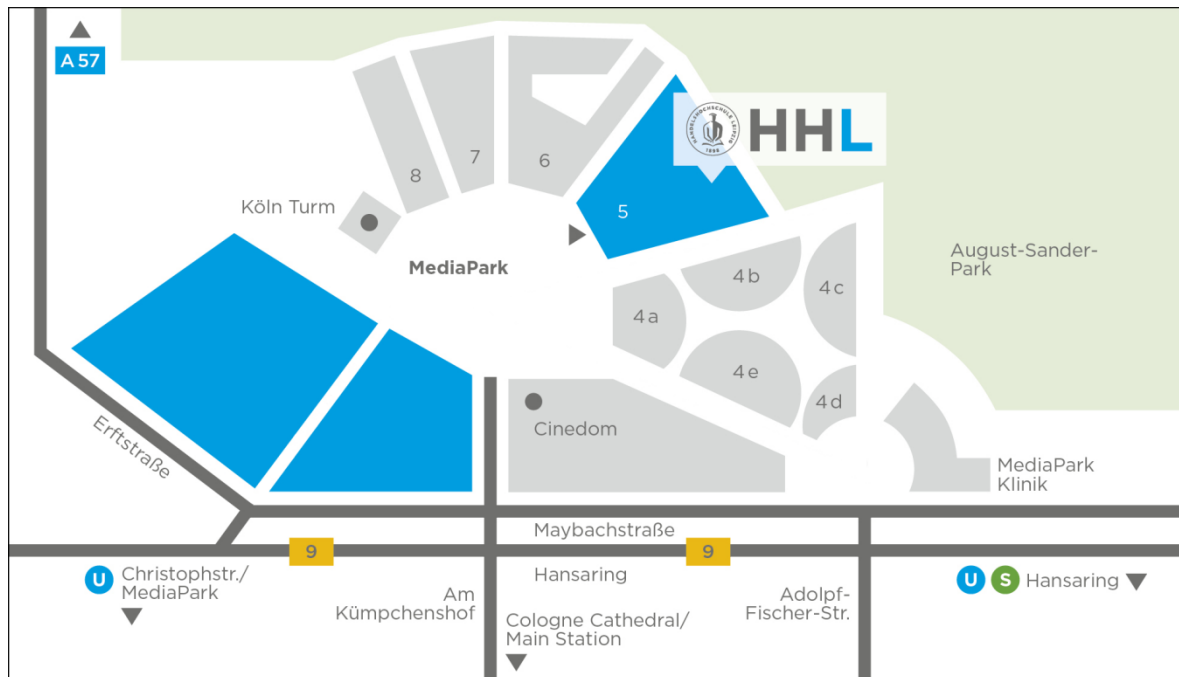

Campus Map

HHL Leipzig Graduate School of Management
Study Location Cologne
HHL gGmbH c/o STARTPLATZ
Im Mediapark 5, 50670 Cologne, Germany

(Version as of October 2016)